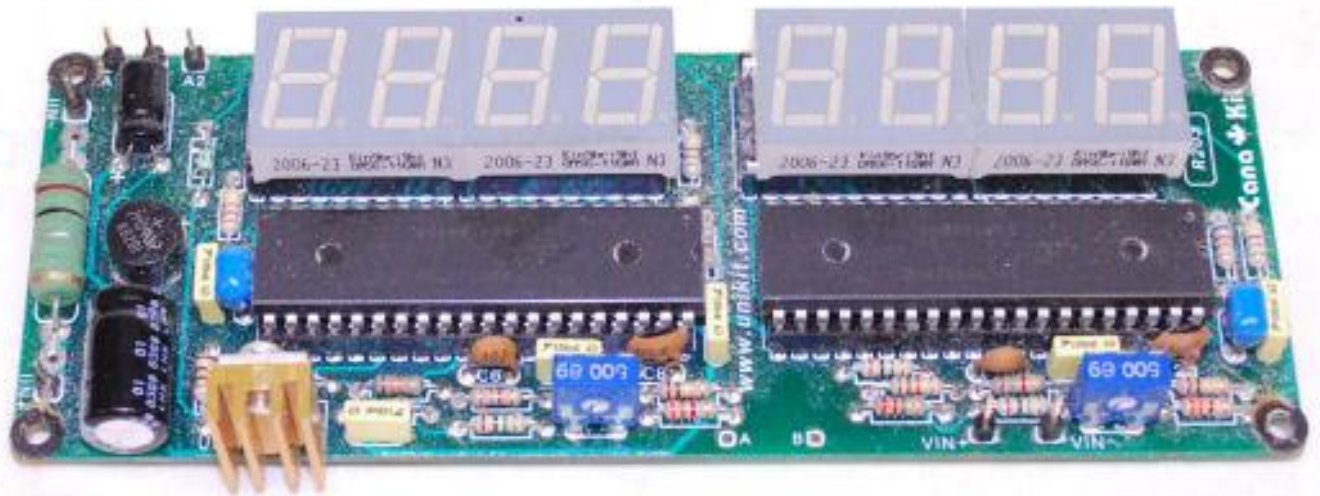

TRACKS AND BENCHWORK

THIS CLINIC WILL SHOW THE BUILDING OF
BENCHWORK, SOME GENERAL HINTS ON
RUNNING WIRES AND HAND LAYING TRACKS

Presented by BOB VAN CLEEF
of the North River Railway

For More Information...