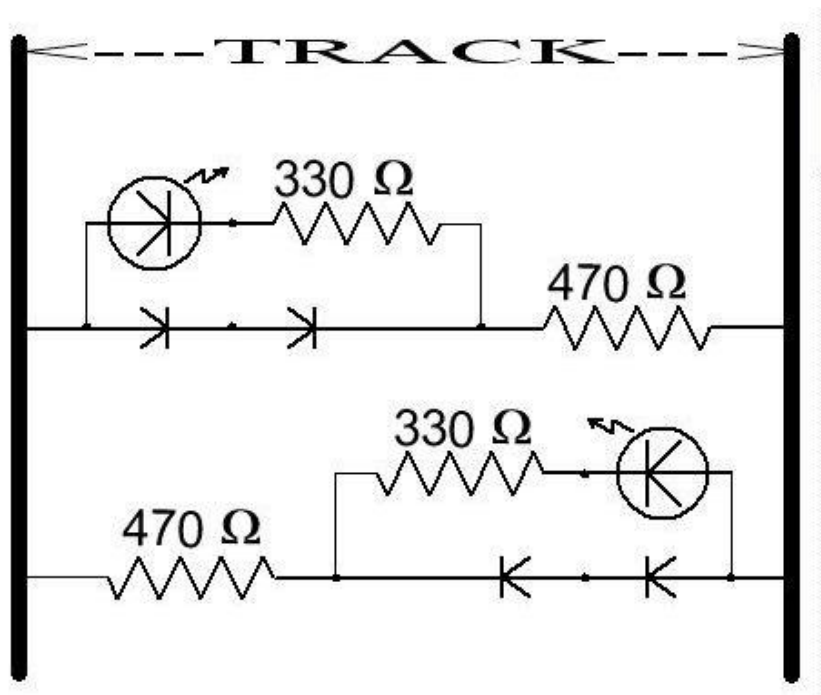

TRACKS AND BENCHWORK

THIS CLINIC WILL SHOW THE BUILDING OF
BENCHWORK, SOME GENERAL HINTS ON
RUNNING WIRES AND HAND LAYING TRACKS

Presented by BOB VAN CLEEF
of the North River Railway

For More Information...

jj

This presentation has been brought
to you by the North River Railway

Bob Van Cleef
46 Broadway
Coventry, CT 06238
<http://www.northriverrailway.net>

THE END