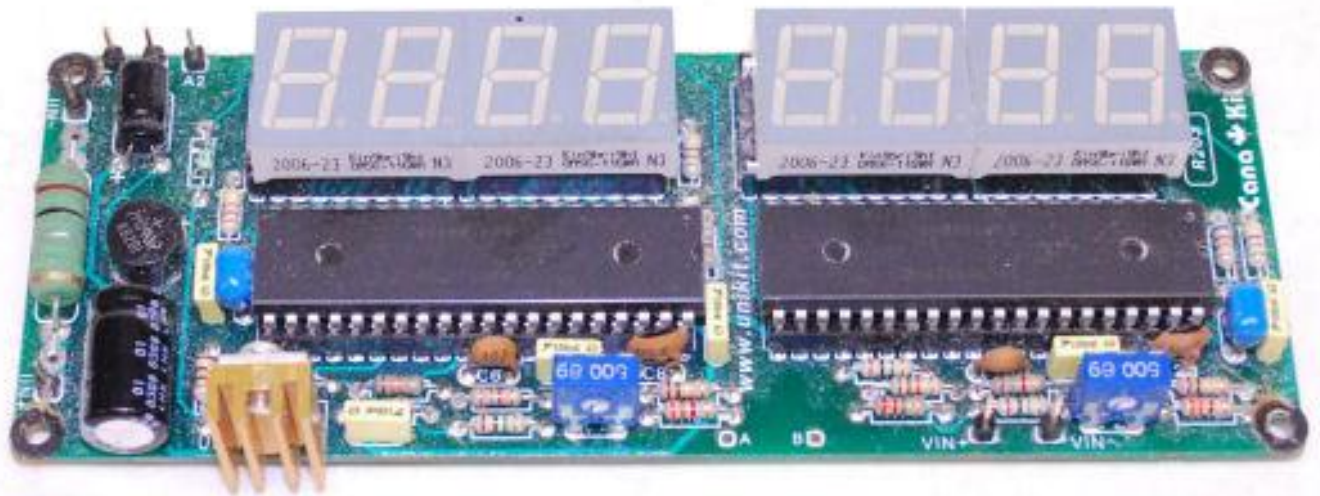

TESTING

Presented by BOB VAN CLEEF
of the North River Railway

For More Information...

jj

This presentation has been brought
to you by the North River Railway

Bob Van Cleef
46 Broadway
Coventry, CT 06238
<http://www.northriverrailway.net>