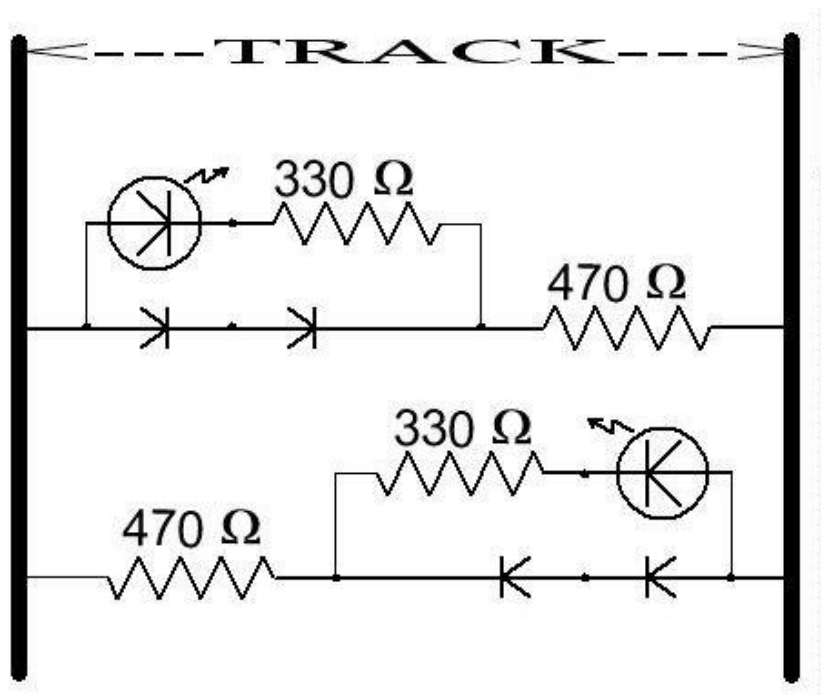

TESTING

Presented by BOB VAN CLEEF
of the North River Railway

For More Information...

jj

This presentation has been brought
to you by the North River Railway

Bob Van Cleef
46 Broadway
Coventry, CT 06238
<http://www.northriverrailway.net>

THE END