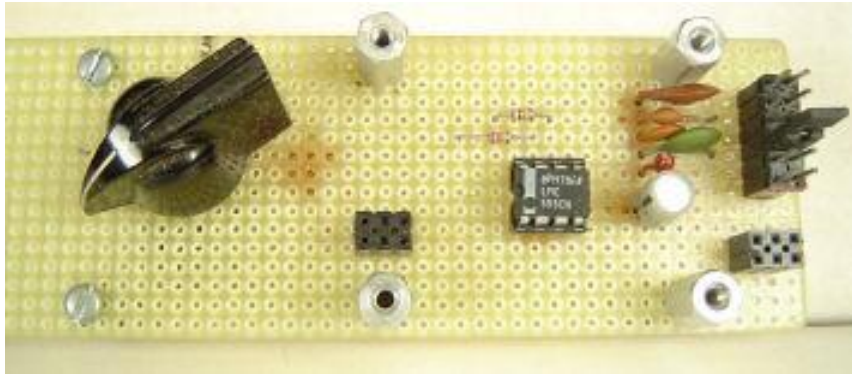

TESTING

Presented by BOB VAN CLEEF
of the North River Railway

For More Information...

jj

This presentation has been brought
to you by the North River Railway

Bob Van Cleef
46 Broadway
Coventry, CT 06238
<http://www.northriverrailway.net>