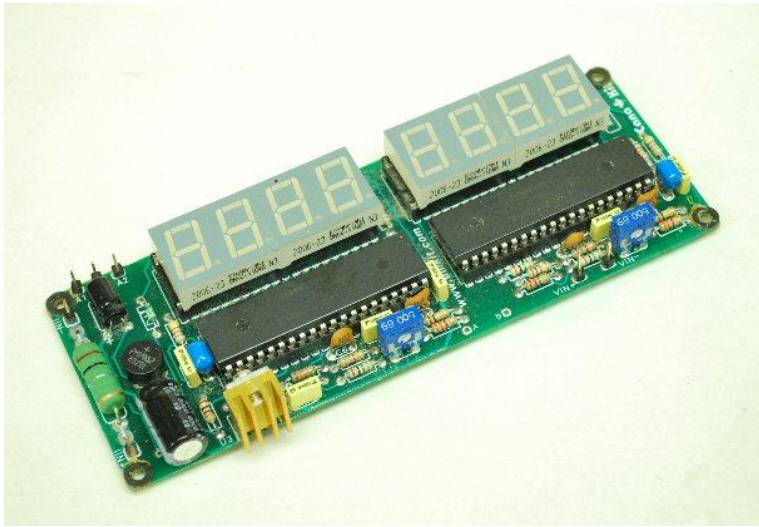

TESTING

Presented by BOB VAN CLEEF
of the North River Railway

For More Information...

jj

This presentation has been brought
to you by the North River Railway

Bob Van Cleef
46 Broadway
Coventry, CT 06238
<http://www.northriverrailway.net>