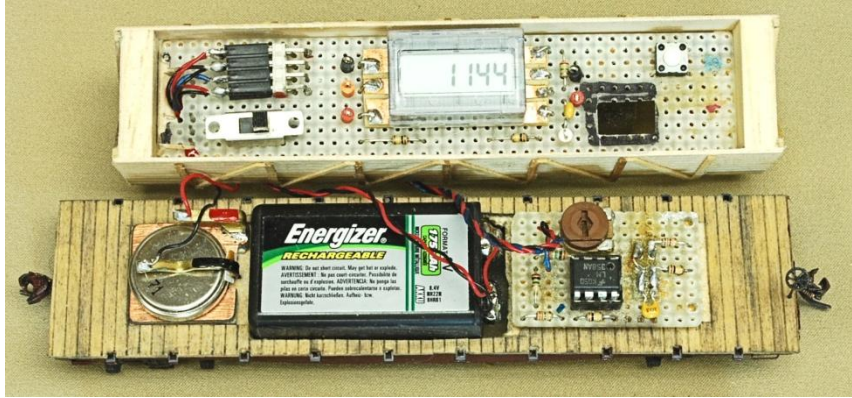

TESTING

Presented by BOB VAN CLEEF
of the North River Railway

For More Information...

jj

This presentation has been brought
to you by the North River Railway

Bob Van Cleef
46 Broadway
Coventry, CT 06238
<http://www.northriverrailway.net>